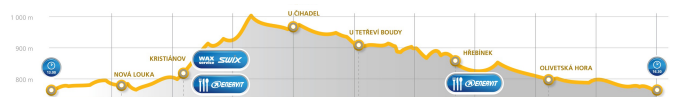

46. JIZERSKÁ 50 ČSOB POJIŠŤOVNY

13. LEDNA 2013

Official Results - Women

Jury Information:		Race and Course information:	
FIS Technical Delegate:	Marianne Pool (SUI)	Place:	Bedřichov, Czech Republic
National Technical Delegate:	Petra Skalická (CZE)	Date:	13/01/2013
Chief of Competition:	Jana Nosková (CZE)	FIS codex:	2275
		Course:	50 km CT
		HD:	258 m
		MC:	187 m
		TC:	937 m